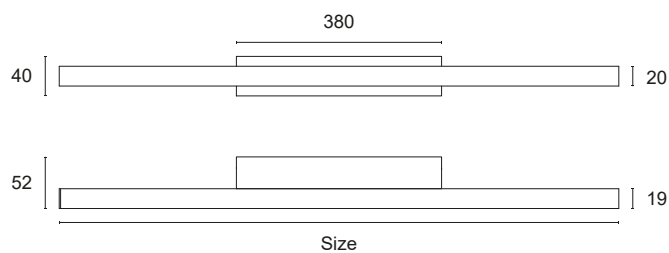

LINEA

L1.

Linear ceiling lamp made entirely of decorated aluminium. Suitable as primary lighting in residential, commercial and communal spaces. Excellent lumen/watt ratio. Can be ceiling or wall mounted with screw-fixed base.

LED SMD2835 CRI>90

Power: 20.2W/m

Lumen: 2100 - 2500 lm/m

Constant voltage supply 24Vdc

Power supply included and built in

 **MADE IN ITALY**

BASIC CODES

L1.

CEILING ROSE FINISHES

- 1** White
- 2** Matt black
- 7** Brushed aluminium

PROFILE FINISHES

- 1** White
- 2** Matt black
- 7** Brushed aluminium

SIZE

- F** 800mm 16W 2000 lm
- G** 930mm 19W 2325 lm
- H** 1010mm 20W 2525 lm
- I** 1220mm 24W 3050 lm
- L** 1480mm 30W 3700 lm
- M** 1810mm 36W 4525 lm
- N** 2020mm 40W 5050 lm

LED COLOUR

- BN** 4000K
- BC** 3000K
- CC** 2700K

DIFFUSER

- M** MICROPRISMATIC
- S** BRUSHED

POWER SUPPLY

- N** ON/OFF
- P** PUSH
- D** DALI

Code example:

LINEA + White ceiling rose + brushed aluminium profile + 1010mm + 4000K + Microprismatic diffuser + DALI = Code: L1.17HBNMD