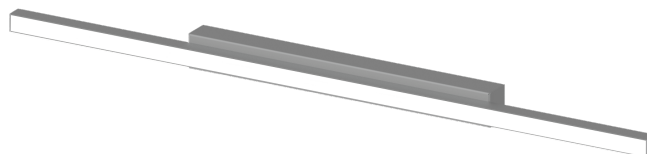

LINEA

L1.

Linear ceiling lamp made entirely of decorated aluminium. Suitable as primary lighting in residential, commercial and communal spaces. Excellent lumen/watt ratio. Can be ceiling or wall mounted with screw-fixed base.

LED SMD2835 CRI>90

Power: 20.2W/m

Lumen: 2100 - 2500 lm/m

Constant voltage supply 24Vdc

Power supply included and built in

 **MADE IN ITALY**

BASIC CODES

L1.

CEILING ROSE FINISHES

- 1** White
- 2** Matt black
- 7** Brushed aluminium

PROFILE FINISHES

- 1** White
- 2** Matt black
- 7** Brushed aluminium

SIZE

- F** 800mm 16W 2000 lm
- G** 930mm 19W 2325 lm
- H** 1010mm 20W 2525 lm
- I** 1220mm 24W 3050 lm
- L** 1480mm 30W 3700 lm
- M** 1810mm 36W 4525 lm
- N** 2020mm 40W 5050 lm

LED COLOUR

- BN** 4000K
- BC** 3000K
- CC** 2700K

DIFFUSER

- M** MICROPRISMATIC
- S** BRUSHED

POWER SUPPLY

- N** ON/OFF
- P** PUSH
- D** DALI

Code example:

LINEA + White ceiling rose + brushed aluminium profile + 1010mm + 4000K + Microprismatic diffuser + DALI = Code: L1.17HBNMD