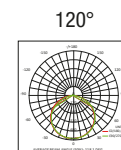

LED SMD2835 CRI>90

Power: 20.2W/m

Lumen: 2100 - 2500 lm/m

Constant voltage supply 24Vdc

Power supply included and built in

 **MADE IN ITALY**

BASIC CODES

L1.

CEILING ROSE FINISHES

- 1** White
- 2** Matt black
- 7** Brushed aluminium

PROFILE FINISHES

- 1** White
- 2** Matt black
- 7** Brushed aluminium

SIZE

- F** 800mm 16W 2000 lm
- G** 930mm 19W 2325 lm
- H** 1010mm 20W 2525 lm
- I** 1220mm 24W 3050 lm
- L** 1480mm 30W 3700 lm
- M** 1810mm 36W 4525 lm
- N** 2020mm 40W 5050 lm