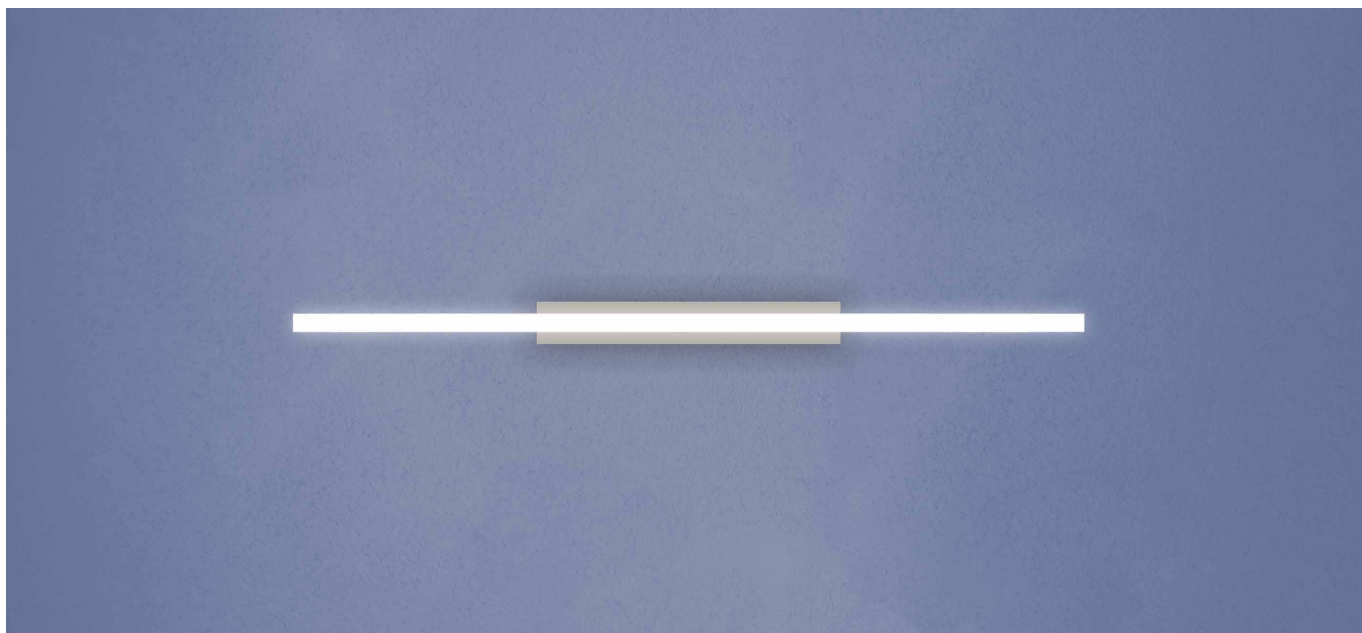

LINEA

L1.

Linear ceiling lamp made entirely of decorated aluminium. Suitable as primary lighting in residential, commercial and communal spaces. Excellent lumen/watt ratio. Can be ceiling or wall mounted with screw-fixed base.

LED SMD2835 CRI>90

Power: 20.2W/m

Lumen: 2100 - 2500 lm/m

Constant voltage supply 24Vdc

Power supply included and built in

 **MADE IN ITALY**

BASIC CODES

L1.

LED COLOUR

- BN** 4000K
- BC** 3000K
- CC** 2700K

DIFFUSER

- M** MICROPRISMATIC
- S** BRUSHED

POWER SUPPLY

- N** ON/OFF
- P** PUSH
- D** DALI

Code example:

LINEA + White ceiling rose + brushed aluminium profile + 1010mm + 4000K + Microprismatic diffuser + DALI = Code: L1.17HBNMD